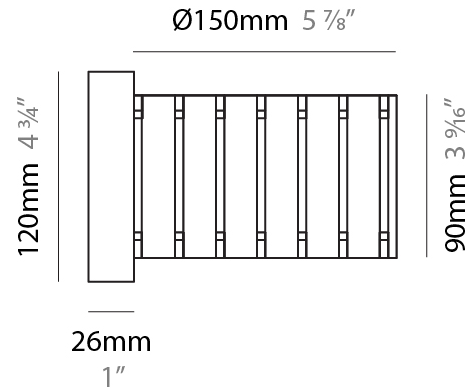

PROJECT	
TYPE	
SPECIFIER	
QUANTITY	
DATE	

LUZ OCULTA WOOD SURFACE

D53031- -
base number   Finish Options   Finish Options

1. To build a product code in our configurator select the specify button on the base model # product page
2. To build a manual product code on this datasheet choose from the options listed below in blue font and add the suffix to the base model #

GENERAL

Series: Luz Oculta
Subseries: Luz Oculta Wood
Partner: Fambuena
Division: Design
Installation: Surface
Product Type: Wall Surface
Mounting Location: Wall
Light Distribution: Wall Effect

PHYSICAL

Shape: Cylinder
Diameter (mm): 150
Diameter (in): 5 7/8
Height (mm): 90
Height (in): 3 9/16
Fixture Finish: [DOW / NAT](#)
Holder Finish: BRA / BRZ
Fixture Material: Metal / Wood
Primary Material: Wood

ELECTRICAL

Number of Lamps: 1
Lamp Type: LED Retrofit
Lamp Shape: T4
Bulb Included: Bulb Not Included
Max. Wattage Per Lamp (W): 3
Lamp Base: G9
Input Voltage (V): 120

LED

OPTICAL

RATINGS AND CERTIFICATIONS

Certified By: Certified for North American Standards
IP rating: IP20