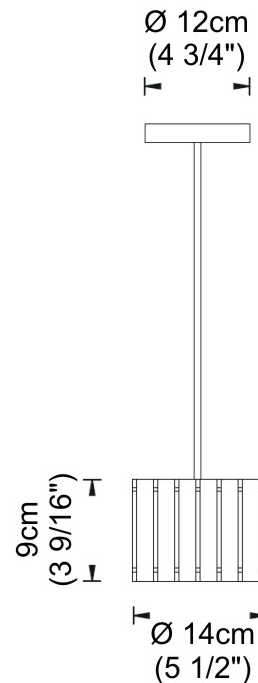

PROJECT	
TYPE	
SPECIFIER	
QUANTITY	
DATE	

LUZ OCULTA SUSPENSION

D51043- : D51043-BRA-NAT

base number

1. To build a product code in our configurator select the specify button on the base model # product page
2. To build a manual product code on this datasheet choose from the options listed below in blue font and add the suffix to the base model #

GENERAL

Series: Luz Oculata
Partner: Fambuena
Division: Design
Installation: Suspension
Product Type: Pendant
Mounting Location: Ceiling
Light Distribution: Direct / Indirect

PHYSICAL

Shape: Drum
Diameter (mm): 140
Diameter (in): 5 1/2
Height (mm): 90
Height (in): 3 9/16
Fixture Material: Metal / Wood
Primary Material: Wood
Cable Details: Cable length 2m / 79"

ELECTRICAL

Lamp Type: LED Retrofit
Total Output Wattage (W): 30
Driver Included: No

LED

OPTICAL

RATINGS AND CERTIFICATIONS

Certified By: CSA Certified to UL and CSA Standards