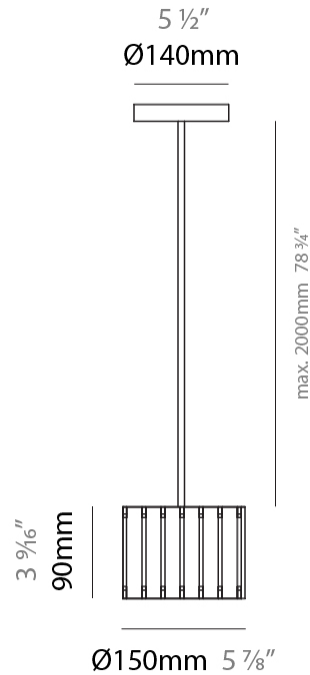

PROJECT	
TYPE	
SPECIFIER	
QUANTITY	
DATE	

LUZ OCULTA WOOD SUSPENSION

D51043-

base number	Finish Options	Finish Options

1. To build a product code in our configurator select the specify button on the base model # product page
2. To build a manual product code on this datasheet choose from the options listed below in blue font and add the suffix to the base model #

GENERAL

Series: Luz Oculata
Subseries: Luz Oculata Wood
Partner: Fambuena
Division: Design
Installation: Suspension
Product Type: Pendant
Mounting Location: Ceiling
Light Distribution: Direct / Indirect

PHYSICAL

Shape: Rectangle
Diameter (mm): 150
Diameter (in): 5 7/8
Height (mm): 90
Height (in): 3 9/16
Fixture Finish: DOW / NAT
Holder Finish: BRA / BRZ
Fixture Material: Metal / Wood
Primary Material: Wood
Cable Details: Cable length 2000mm / 79"

ELECTRICAL

Number of Lamps: 1
Lamp Type: LED Retrofit
Lamp Shape: T4
Bulb Included: Bulb Not Included
Max. Wattage Per Lamp (W): 3
Lamp Base: G9
Input Voltage (V): 120

LED

OPTICAL

RATINGS AND CERTIFICATIONS

Certified By: Certified for North American Standards
IP rating: IP20